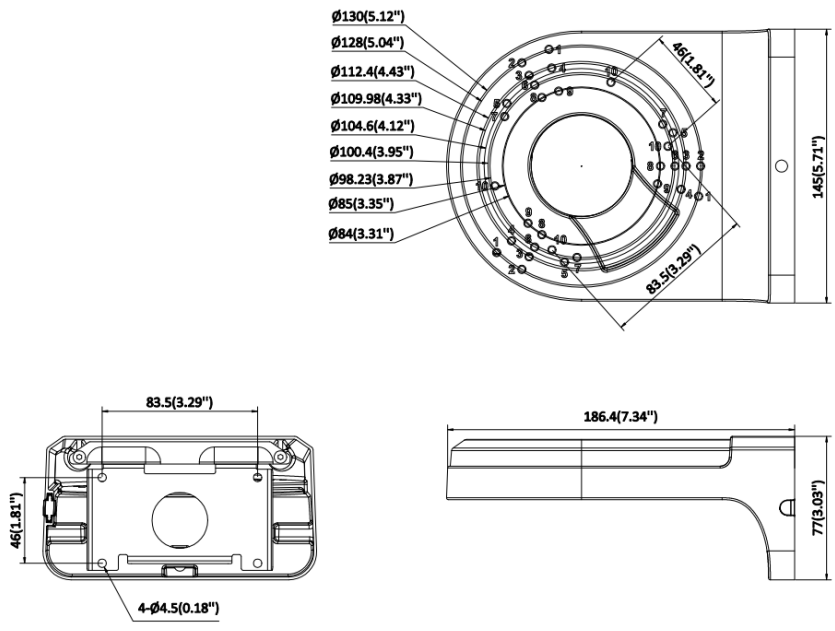

### Key Feature

- Wall mount Bracket for Dome and Turret Camera
- Metal
- Hikvision White

### Specification

Model	DS-220AZJ-145-WA
Description	Wall mount Bracket for Dome and Turret Camera
Weight	0.9 kg
Appearance	Hikvision White
Material	Metal
Dimension	145mm × 186.4 mm × 77 mm (5.71" × 7.34" × 3.03")
Range of Application	Dome and Turret Camera
Max. Load Capacity	2 kg

### Available Model

DS-220AZJ-145-WA

**Dimension**

**Unit: mm(inch)**