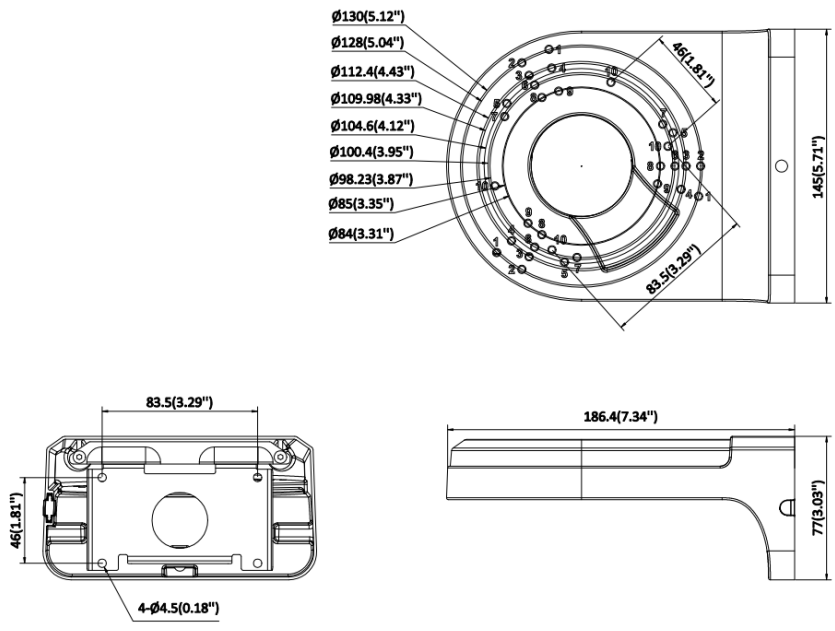

### Key Feature

- Wall mount Bracket for Dome and Turret Camera
- Metal
- Hikvision Black

### Specification

Model	DS-220AZJ-145-BA
Description	Wall mount Bracket for Dome and Turret Camera
Weight	0.9 kg
Appearance	Hikvision Black
Material	Metal
Dimension	145mm × 186.4 mm × 77 mm (5.71" × 7.34" × 3.03")
Range of Application	Dome and Turret Camera
Max. Load Capacity	2 kg

### Available Model

DS-220AZJ-145-BA

**Dimension**

**Unit: mm(inch)**