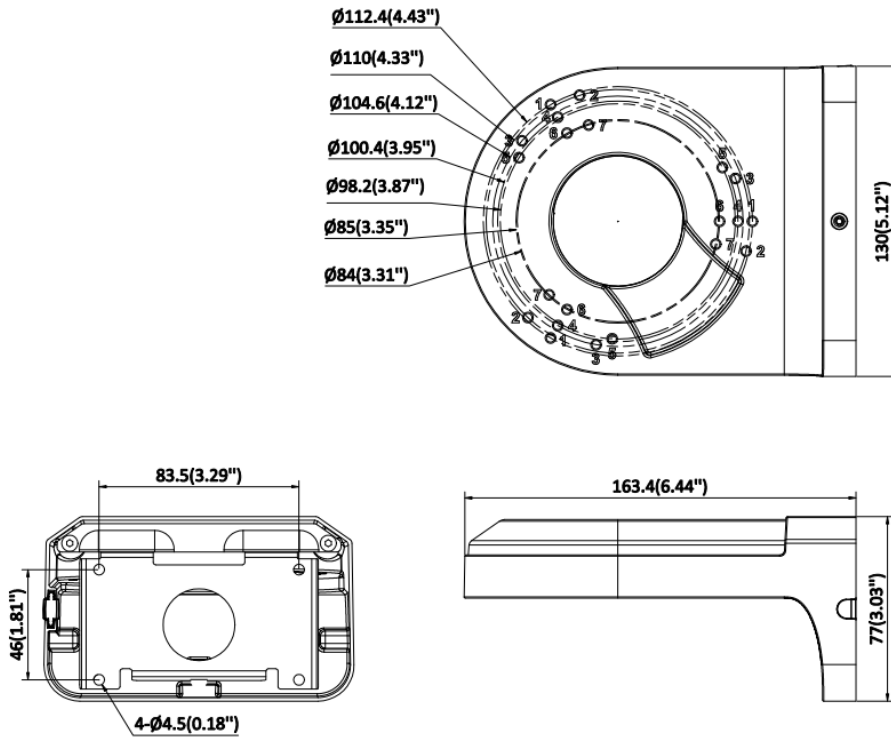

DS-220AZJ-130-WA

Wall mount

Key Feature

- Wall mount Bracket for Dome and Turret Camera
- Metal
- Hikvision White

Specification

Model	DS-220AZJ-130-WA
Description	Wall mount Bracket for Dome and Turret Camera
Weight	0.69 kg
Appearance	Hikvision White
Material	Metal
Dimension	130mm × 163.4 mm × 77 mm (5.12" × 6.44" × 3.03")
Range of Application	Dome and Turret Camera
Max. Load Capacity	2 kg

Available Model

DS-220AZJ-130-WA

Dimension

Unit: mm(inch)